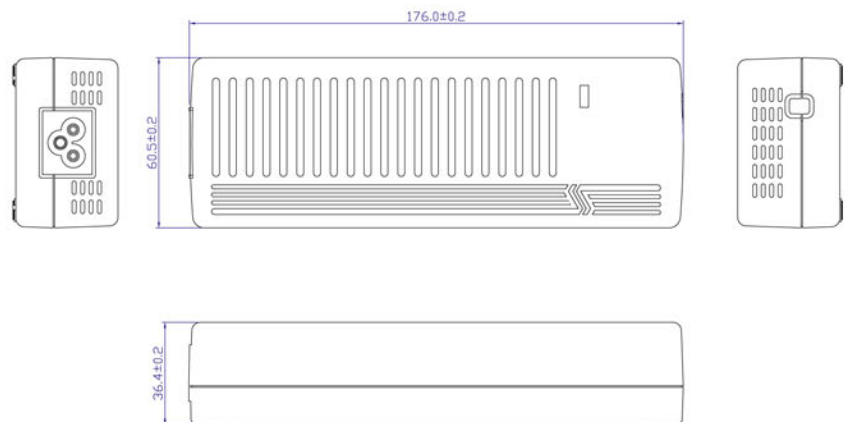

Sea Sonic Electronics Co., Ltd.

Head Office:

8th Fl., #19 Alley 360, Sec. 1, Neihu Road,
Neihu, Taipei, Taiwan, R.O.C.

Tel: +886 2 2659 0338

Fax: +886 2 2659 0530

sales@seasonic.com.tw

www.seasonic.com

Factories:

I. Tao Yuan, Taiwan.

II. Dong Guan, China.

USA office:

tel: +1 626 969 9966

fax: +1 626 969 9986

usa@seasonic.com

Safety Approvals

CB, CUL, TUV, CCC, PSE, BSMI

EMI / EMC

CE, FCC